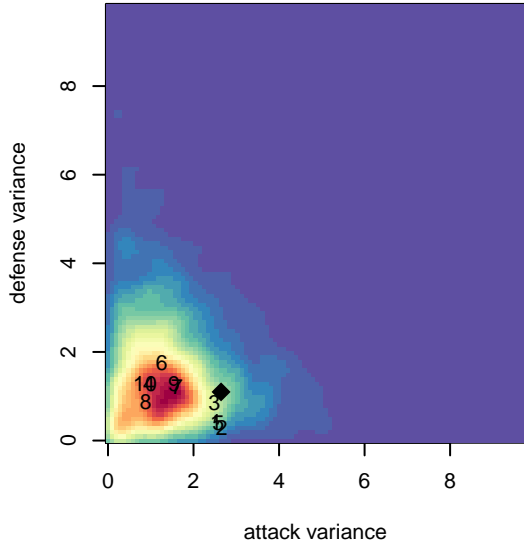

**attack and defense variance (black dot)
relative to other teams
and top 10 in region**

**attack and defense rating
relative to others at age
and all opponents in last 13 months**

Performance relative to 13 month average