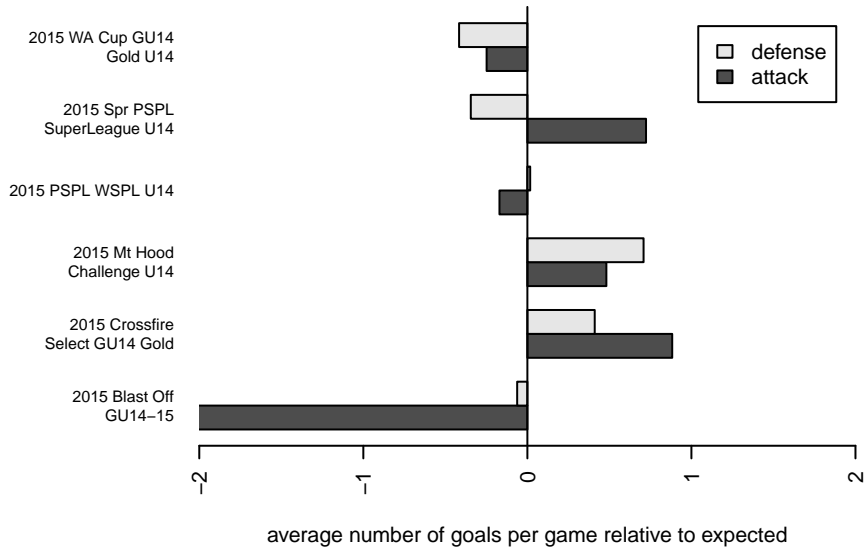

**attack and defense variance (black dot)
relative to other teams
and top 10 in region**

**attack and defense rating
relative to others at age
and all opponents in last 13 months**

Performance relative to 13 month average