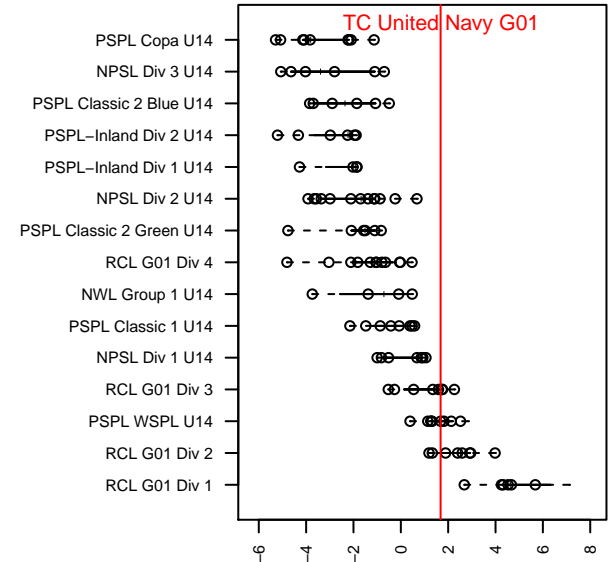

**attack and defense variance (black dot)
relative to other teams
and top 10 in region**

**attack and defense rating
relative to others at age
and all opponents in last 13 months**

Performance relative to 13 month average